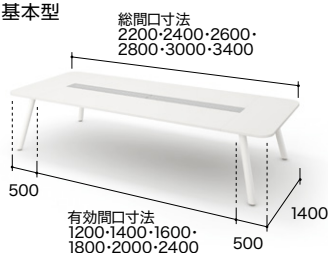

両面タイプ

■連結方法

D1400

■基本型

外寸法	品番	価格					
		-WH / -WS / -WSP -WCA / -BH / -BS -BSO / -BCA	-WMW / -WVN -WBT / -BMW -BWN / -BBT	-WHP / -WSP / -WMWP -WWNP / -BHP / -BSP -BMWP / -BWNP	-SOH	-SOBT	
W2200×D1400×H720	MCF2214K-□	¥402,700	¥429,700	¥459,800	¥460,000	¥487,000	
W2400×D1400×H720	MCF2414K-□	¥423,300	¥452,600	¥481,000	¥480,600	¥509,900	
W2600×D1400×H720	MCF2614K-□	¥443,600	¥475,400	¥502,900	¥500,900	¥532,700	
W2800×D1400×H720	MCF2814K-□	¥453,000	¥487,200	¥515,900	¥510,300	¥544,500	
W3000×D1400×H720	MCF3014K-□	¥467,900	¥504,500	¥534,200	¥525,200	¥561,800	
W3400×D1400×H720	MCF3414K-□	¥485,900	¥526,000	¥558,500	¥543,200	¥583,300	

●連結数は最大3連結 (W8200mm) 迄、増連することが可能です。

■連結型

外寸法	品番	価格		
		-BH / -BS -BSO / -BCA	-BMW / -BWN -BBT	-BHP / -BSP -BMWP / -BWNP
W1200×D1400×H720	RXFN1214R-□	¥214,300	¥226,300	¥239,800
W1400×D1400×H720	RXFN1414R-□	¥235,000	¥249,400	¥271,800
W1600×D1400×H720	RXFN1614R-□	¥255,100	¥271,900	¥292,300
W1800×D1400×H720	RXFN1814R-□	¥264,700	¥283,900	¥302,600
W2000×D1400×H720	RXFN2014R-□	¥279,500	¥301,000	¥327,400
W2400×D1400×H720	RXFN2414R-□	¥297,400	¥322,600	¥348,000