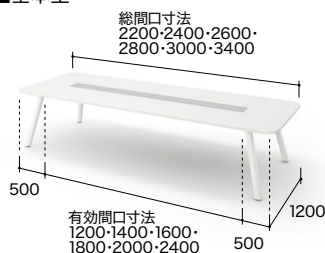

両面タイプ

■連結方法

D1400

■基本型

外寸法	品番	価格					
		-WH / -WS / -WSP -WCA / -BH / -BS -BSO / -BCA	-WMW / -WVN -WBT / -BMW -BWN / -BBT	-WHP / -WSP / -WMWP -WWNP / -BHP / -BSP -BMWP / -BWNP	-SOH	-SOBT	
W2200×D1400×H720	MCF2214K-□	¥402,700	¥429,700	¥459,800	¥460,000	¥487,000	
W2400×D1400×H720	MCF2414K-□	¥423,300	¥452,600	¥481,000	¥480,600	¥509,900	
W2600×D1400×H720	MCF2614K-□	¥443,600	¥475,400	¥502,900	¥500,900	¥532,700	
W2800×D1400×H720	MCF2814K-□	¥453,000	¥487,200	¥515,900	¥510,300	¥544,500	
W3000×D1400×H720	MCF3014K-□	¥467,900	¥504,500	¥534,200	¥525,200	¥561,800	
W3400×D1400×H720	MCF3414K-□	¥485,900	¥526,000	¥558,500	¥543,200	¥583,300	

●連結数は最大3連結 (W8200mm) 迄、増連することが可能です。

■連結型

外寸法	品番	価格		
		-BH / -BS -BSO / -BCA	-BMW / -BWN -BBT	-BHP / -BSP -BMWP / -BWNP
W1200×D1400×H720	RXFN1214R-□	¥214,300	¥226,300	¥239,800
W1400×D1400×H720	RXFN1414R-□	¥235,000	¥249,400	¥271,800
W1600×D1400×H720	RXFN1614R-□	¥255,100	¥271,900	¥292,300
W1800×D1400×H720	RXFN1814R-□	¥264,700	¥283,900	¥302,600
W2000×D1400×H720	RXFN2014R-□	¥279,500	¥301,000	¥327,400
W2400×D1400×H720	RXFN2414R-□	¥297,400	¥322,600	¥348,000

※連結型は単独ではご使用できません。基本型と組み合わせが必要です。
※床からの配線をセンター脚内部を通して天板まで立ち上げることができます。

D1200

■基本型

外寸法	品番	価格					
		-WH / -WS / -WSP -WCA / -BH / -BS -BSO / -BCA	-WMW / -WVN -WBT / -BMW -BWN / -BBT	-WHP / -WSP / -WMWP -WWNP / -BHP / -BSP -BMWP / -BWNP	-SOH	-SOBT	
W2200×D1200×H720	MCF2212K-□	¥388,400	¥411,600	¥421,000	¥445,700	¥468,900	
W2400×D1200×H720	MCF2412K-□	¥409,100	¥434,700	¥450,900	¥466,400	¥492,000	
W2600×D1200×H720	MCF2612K-□	¥429,300	¥457,300	¥474,100	¥486,600	¥514,600	
W2800×D1200×H720	MCF2812K-□	¥438,800	¥469,200	¥486,900	¥496,100	¥526,500	
W3000×D1200×H720	MCF3012K-□	¥453,600	¥486,400	¥504,700	¥510,900	¥543,700	
W3400×D1200×H720	MCF3412K-□	¥471,600	¥508,000	¥528,900	¥528,900	¥565,300	