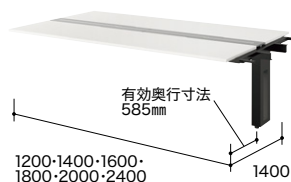

両面タイプ

■連結方法

D1400

■基本型

外寸法	品番	価格					
		-WH / -WS / -WSP -WCA / -BH / -BS -BSO / -BCA	-WMW / -WVN -WBT / -BMW -BWN / -BBT	-WHP / -WSP / -WMWP -WWNP / -BHP / -BSP -BMWP / -BWNP	-SOH	-SOBT	
W2200×D1400×H720	MCF2214K-□	¥402,700	¥429,700	¥459,800	¥460,000	¥487,000	
W2400×D1400×H720	MCF2414K-□	¥423,300	¥452,600	¥481,000	¥480,600	¥509,900	
W2600×D1400×H720	MCF2614K-□	¥443,600	¥475,400	¥502,900	¥500,900	¥532,700	
W2800×D1400×H720	MCF2814K-□	¥453,000	¥487,200	¥515,900	¥510,300	¥544,500	
W3000×D1400×H720	MCF3014K-□	¥467,900	¥504,500	¥534,200	¥525,200	¥561,800	
W3400×D1400×H720	MCF3414K-□	¥485,900	¥526,000	¥558,500	¥543,200	¥583,300	

●連結数は最大3連結 (W8200mm) 迄、増連することが可能です。

■連結型

外寸法	品番	価格		
		-BH / -BS -BSO / -BCA	-BMW / -BWN -BBT	-BHP / -BSP -BMWP / -BWNP
W1200×D1400×H720	RXFN1214R-□	¥214,300	¥226,300	¥239,800
W1400×D1400×H720	RXFN1414R-□	¥235,000	¥249,400	¥271,800
W1600×D1400×H720	RXFN1614R-□	¥255,100	¥271,900	¥292,300
W1800×D1400×H720	RXFN1814R-□	¥264,700	¥283,900	¥302,600
W2000×D1400×H720	RXFN2014R-□	¥279,500	¥301,000	¥327,400
W2400×D1400×H720	RXFN2414R-□	¥297,400	¥322,600	¥348,000

●連結数は最大3連結 (W8200mm) 迄、増連することが可能です。
※中央引出しは取付けできません。

■連結型

外寸法	品番	価格		
		-BH / -BS -BSO / -BCA	-BMW / -BWN -BBT	-BHP / -BSP -BMWP / -BWNP
W1200×D1200×H720	RXFN1212R-□	¥211,100	¥221,800	¥226,100
W1400×D1200×H720	RXFN1412R-□	¥231,800	¥245,000	¥256,000
W1600×D1200×H720	RXFN1612R-□	¥251,900	¥267,500	¥279,200
W1800×D1200×H720	RXFN1812R-□	¥261,500	¥279,500	¥291,900
W2000×D1200×H720	RXFN2012R-□	¥276,200	¥296,600	¥309,700
W2400×D1200×H720	RXFN2412R-□	¥294,200	¥318,100	¥333,800