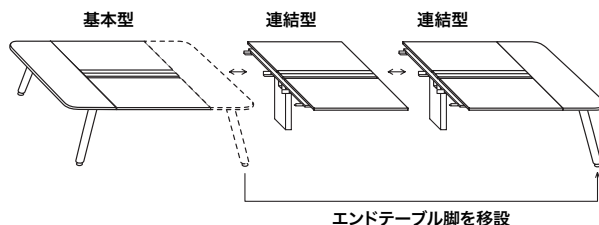

両面タイプ

■連結方法

D1400

■基本型

外寸法	品番	価格					
		-WH / -WS / -WSP -WCA / -BH / -BS -BSO / -BCA	-WMW / -WVN -WBT / -BMW -BWN / -BBT	-WHP / -WSP / -WMWP -WWNP / -BHP / -BSP -BMWP / -BWNP	-SOH	-SOBT	
W2200×D1400×H720	MCF2214K-□	¥402,700	¥429,700	¥459,800	¥460,000	¥487,000	
W2400×D1400×H720	MCF2414K-□	¥423,300	¥452,600	¥481,000	¥480,600	¥509,900	
W2600×D1400×H720	MCF2614K-□	¥443,600	¥475,400	¥502,900	¥500,900	¥532,700	
W2800×D1400×H720	MCF2814K-□	¥453,000	¥487,200	¥515,900	¥510,300	¥544,500	
W3000×D1400×H720	MCF3014K-□	¥467,900	¥504,500	¥534,200	¥525,200	¥561,800	
W3400×D1400×H720	MCF3414K-□	¥485,900	¥526,000	¥558,500	¥543,200	¥583,300	

●連結数は最大3連結 (W8200mm) 迄、増連することが可能です。

■連結型

外寸法	品番	価格		
		-BH / -BS -BSO / -BCA	-BMW / -BWN -BBT	-BHP / -BSP -BMWP / -BWNP
W1200×D1400×H720	RXFN1214R-□	¥214,300	¥226,300	¥239,800
W1400×D1400×H720	RXFN1414R-□	¥235,000	¥249,400	¥271,800
W1600×D1400×H720	RXFN1614R-□	¥255,100	¥271,900	¥292,300
W1800×D1400×H720	RXFN1814R-□	¥264,700	¥283,900	¥302,600
W2000×D1400×H720	RXFN2014R-□	¥279,500	¥301,000	¥327,400
W2400×D1400×H720	RXFN2414R-□	¥297,400	¥322,600	¥348,000