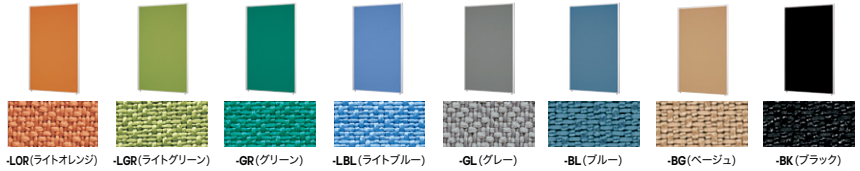

■クロスパネル 

| W/H | 1050 | 1070 | 1200 | 1350 | 1500 | 1800 |
|------|------------------------------|-----------------------|------------------------------|------------------------------|------------------------------|------------------------------|
| 450 | LPS1004-□ ¥37,500 | — | LPS1204-□ ¥39,600 | LPS1304-□ ¥41,500 | LPS1504-□ ¥43,600 | LPS1804-□ ¥52,500 |
| 700 | LPS1007-□ ¥44,800 (-LBL●) | LPSH1007-□ ¥45,200 | LPS1207-□ ¥49,100 (-LBL●) | LPS1307-□ ¥50,800 (-LBL●) | LPS1507-□ ¥52,500 (-LBL●) | LPS1807-□ ¥64,300 (-LBL●) |
| 800 | LPS1008-□ ¥46,200 | — | LPS1208-□ ¥50,600 | LPS1308-□ ¥52,500 (-LBL●) | LPS1508-□ ¥54,600 | LPS1808-□ ¥66,600 (-LBL●) |
| 900 | LPS1009-□ ¥47,400 | — | LPS1209-□ ¥52,000 (-LBL●) | LPS1309-□ ¥54,300 (-LBL●) | LPS1509-□ ¥56,600 (-LBL●) | LPS1809-□ ¥68,700 (-LBL●) |
| 1000 | LPS1010-□ ¥48,800 | — | LPS1210-□ ¥53,400 | LPS1310-□ ¥55,900 | LPS1510-□ ¥58,700 (-LBL●) | — |
| 1100 | LPS1011-□ ¥49,900 | — | LPS1211-□ ¥54,700 | LPS1311-□ ¥57,500 | LPS1511-□ ¥61,000 | — |
| 1200 | LPS1012-□ ¥51,300 | — | LPS1212-□ ¥56,200 | LPS1312-□ ¥59,200 | LPS1512-□ ¥63,100 (-LBL●) | — |

芯材:ペーパーコア 表面:布張り

■パネルカラーサンプル

別製対応

※別製対応にて、木目タイプも可能です。詳しくは、担当者にお問い合わせください。

■アクリルパネル

アクリルパネル
(フロスト仕上)
-AF

| W/H | 1050 | 1070 | 1200 | 1350 | 1500 | 1800 |
|-----|-----------------------|------|-----------------------|-----------------------|------------------------|------------------------|
| 450 | LPS1004-AF ¥51,900 | — | LPS1204-AF ¥55,400 | LPS1304-AF ¥58,700 | LPS1504-AF ¥63,100 | LPS1804-AF ¥69,300 |
| 700 | LPS1007-AF ¥63,100 | — | LPS1207-AF ¥67,100 | LPS1307-AF ¥74,300 | LPS1507-AF ¥75,600● | LPS1807-AF ¥84,000 |
| 900 | LPS1009-AF ¥71,400 | — | LPS1209-AF ¥76,300 | LPS1309-AF ¥81,200 | LPS1509-AF ¥86,200● | LPS1809-AF ¥98,600● |