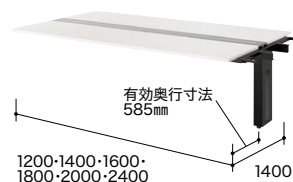

カラーサンプルはP055を参照ください。

両面タイプ

■連結方法

D1400

■基本型

外寸法	品番	価格					
		-WH / -WS / -WSO -WCA / -BH / -BS -BSO / -BCA	-WMW / -WWN -WBT / -BMW -BWN / -BBT	-WHP / -WSP / -WMWP -WWNP / -BHP / -BSP -BMWP / -BWNP	-SOH	-SOBT	
W2200×D1400×H720	MCF2214K-□	¥402,700	¥429,700	¥459,800	¥460,000	¥487,000	
W2400×D1400×H720	MCF2414K-□	¥423,300	¥452,600	¥481,000	¥480,600	¥509,900	
W2600×D1400×H720	MCF2614K-□	¥443,600	¥475,400	¥502,900	¥500,900	¥532,700	
W2800×D1400×H720	MCF2814K-□	¥453,000	¥487,200	¥515,900	¥510,300	¥544,500	
W3000×D1400×H720	MCF3014K-□	¥467,900	¥504,500	¥534,200	¥525,200	¥561,800	
W3400×D1400×H720	MCF3414K-□	¥485,900	¥526,000	¥558,500	¥543,200	¥583,300	

●連結数は最大3連結 (W8200mm) 迄、増連することが可能です。

■連結型

外寸法	品番	価格			
		-BH / -BS -BSO / -BCA	-BMW / -BWN -BBT	-BHP / -BSP -BMWP / -BWNP	
W1200×D1400×H720	RXFN1214R-□	¥214,300	¥226,300	¥239,800	
W1400×D1400×H720	RXFN1414R-□	¥235,000	¥249,400	¥271,800	
W1600×D1400×H720	RXFN1614R-□	¥255,100	¥271,900	¥292,300	
W1800×D1400×H720	RXFN1814R-□	¥264,700	¥283,900	¥302,600	
W2000×D1400×H720	RXFN2014R-□	¥279,500	¥301,000	¥327,400	
W2400×D1400×H720	RXFN2414R-□	¥297,400	¥322,600	¥348,000	