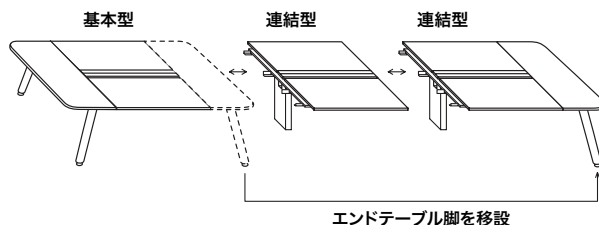

カラーサンプルはP055を参照ください。

両面タイプ

■連結方法

D1400

■基本型

外寸法	品番	価格					
		-WH / -WS / -WSO -WCA / -BH / -BS -BSO / -BCA	-WMW / -WWN -WBT / -BMW -BWN / -BBT	-WHP / -WSP / -WMWP -WWNP / -BHP / -BSP -BMWP / -BWNP	-SOH	-SOBT	
W2200×D1400×H720	MCF2214K-□	¥402,700	¥429,700	¥459,800	¥460,000	¥487,000	
W2400×D1400×H720	MCF2414K-□	¥423,300	¥452,600	¥481,000	¥480,600	¥509,900	
W2600×D1400×H720	MCF2614K-□	¥443,600	¥475,400	¥502,900	¥500,900	¥532,700	
W2800×D1400×H720	MCF2814K-□	¥453,000	¥487,200	¥515,900	¥510,300	¥544,500	
W3000×D1400×H720	MCF3014K-□	¥467,900	¥504,500	¥534,200	¥525,200	¥561,800	
W3400×D1400×H720	MCF3414K-□	¥485,900	¥526,000	¥558,500	¥543,200	¥583,300	

●連結数は最大3連結 (W8200mm) 迄、増連することが可能です。

■連結型

外寸法	品番	価格			
		-BH / -BS -BSO / -BCA	-BMW / -BWN -BBT	-BHP / -BSP -BMWP / -BWNP	
W1200×D1400×H720	RXFN1214R-□	¥214,300	¥226,300	¥239,800	
W1400×D1400×H720	RXFN1414R-□	¥235,000	¥249,400	¥271,800	
W1600×D1400×H720	RXFN1614R-□	¥255,100	¥271,900	¥292,300	
W1800×D1400×H720	RXFN1814R-□	¥264,700	¥283,900	¥302,600	
W2000×D1400×H720	RXFN2014R-□	¥279,500	¥301,000	¥327,400	
W2400×D1400×H720	RXFN2414R-□	¥297,400	¥322,600	¥348,000	