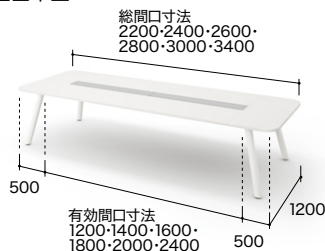

カラーサンプルはP055を参照ください。

両面タイプ

■連結方法

D1400

■基本型

外寸法	品番	価格					
		-WH / -WS / -WSO -WCA / -BH / -BS -BSO / -BCA	-WMW / -WWN -WBT / -BMW -BWN / -BBT	-WHP / -WSP / -WMWP -WWNP / -BHP / -BSP -BMWP / -BWNP	-SOH	-SOBT	
W2200×D1400×H720	MCF2214K-□	¥402,700	¥429,700	¥459,800	¥460,000	¥487,000	
W2400×D1400×H720	MCF2414K-□	¥423,300	¥452,600	¥481,000	¥480,600	¥509,900	
W2600×D1400×H720	MCF2614K-□	¥443,600	¥475,400	¥502,900	¥500,900	¥532,700	
W2800×D1400×H720	MCF2814K-□	¥453,000	¥487,200	¥515,900	¥510,300	¥544,500	
W3000×D1400×H720	MCF3014K-□	¥467,900	¥504,500	¥534,200	¥525,200	¥561,800	
W3400×D1400×H720	MCF3414K-□	¥485,900	¥526,000	¥558,500	¥543,200	¥583,300	

●連結数は最大3連結 (W8200mm) 迄、増連することが可能です。

■連結型

外寸法	品番	価格			
		-BH / -BS -BSO / -BCA	-BMW / -BWN -BBT	-BHP / -BSP -BMWP / -BWNP	
W1200×D1400×H720	RXFN1214R-□	¥214,300	¥226,300	¥239,800	
W1400×D1400×H720	RXFN1414R-□	¥235,000	¥249,400	¥271,800	
W1600×D1400×H720	RXFN1614R-□	¥255,100	¥271,900	¥292,300	
W1800×D1400×H720	RXFN1814R-□	¥264,700	¥283,900	¥302,600	
W2000×D1400×H720	RXFN2014R-□	¥279,500	¥301,000	¥327,400	
W2400×D1400×H720	RXFN2414R-□	¥297,400	¥322,600	¥348,000	

※連結型は単独ではご使用できません。基本型と組み合わせが必要です。
※床からの配線をセンター脚内部を通して天板まで立ち上げることができます。

D1200

■基本型

外寸法	品番	価格					
		-WH / -WS / -WSO -WCA / -BH / -BS -BSO / -BCA	-WMW / -WWN -WBT / -BMW -BWN / -BBT	-WHP / -WSP / -WMWP -WWNP / -BHP / -BSP -BMWP / -BWNP	-SOH	-SOBT	
W2200×D1200×H720	MCF2212K-□	¥388,400	¥411,600	¥421,000	¥445,700	¥468,900	
W2400×D1200×H720	MCF2412K-□	¥409,100	¥434,700	¥450,900	¥466,400	¥492,000	
W2600×D1200×H720	MCF2612K-□	¥429,300	¥457,300	¥474,100	¥486,600	¥514,600	
W2800×D1200×H720	MCF2812K-□	¥438,800	¥469,200	¥486,900	¥496,100	¥526,500	
W3000×D1200×H720	MCF3012K-□	¥453,600	¥486,400	¥504,700	¥510,900	¥543,700	
W3400×D1200×H720	MCF3412K-□	¥471,600	¥508,000	¥528,900	¥528,900	¥565,300	