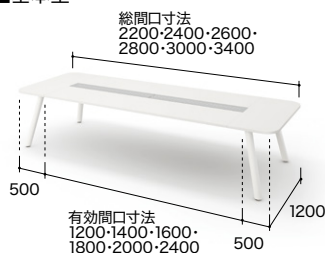

カラーサンプルはP055を参照ください。

両面タイプ

■連結方法

D1400

■基本型

外寸法	品番	価格					
		-WH / -WS / -WSO -WCA / -BH / -BS -BSO / -BCA	-WMW / -WWN -WBT / -BMW -BWN / -BBT	-WHP / -WSP / -WMWP -WWNP / -BHP / -BSP -BMWP / -BWNP	-SOH	-SOBT	
W2200×D1400×H720	MCF2214K-□	¥402,700	¥429,700	¥459,800	¥460,000	¥487,000	
W2400×D1400×H720	MCF2414K-□	¥423,300	¥452,600	¥481,000	¥480,600	¥509,900	
W2600×D1400×H720	MCF2614K-□	¥443,600	¥475,400	¥502,900	¥500,900	¥532,700	
W2800×D1400×H720	MCF2814K-□	¥453,000	¥487,200	¥515,900	¥510,300	¥544,500	
W3000×D1400×H720	MCF3014K-□	¥467,900	¥504,500	¥534,200	¥525,200	¥561,800	
W3400×D1400×H720	MCF3414K-□	¥485,900	¥526,000	¥558,500	¥543,200	¥583,300	

●連結数は最大3連結 (W8200mm) 迄、増連することが可能です。

■連結型

外寸法	品番	価格			
		-BH / -BS -BSO / -BCA	-BMW / -BWN -BBT	-BHP / -BSP -BMWP / -BWNP	
W1200×D1400×H720	RXFN1214R-□	¥214,300	¥226,300	¥239,800	
W1400×D1400×H720	RXFN1414R-□	¥235,000	¥249,400	¥271,800	
W1600×D1400×H720	RXFN1614R-□	¥255,100	¥271,900	¥292,300	
W1800×D1400×H720	RXFN1814R-□	¥264,700	¥283,900	¥302,600	
W2000×D1400×H720	RXFN2014R-□	¥279,500	¥301,000	¥327,400	
W2400×D1400×H720	RXFN2414R-□	¥297,400	¥322,600	¥348,000	

※連結型は単独ではご使用できません。基本型と組み合わせが必要です。
※床からの配線をセンター脚内部を通して天板まで立ち上げることができます。

D1200

■基本型

外寸法	品番	価格					
		-WH / -WS / -WSO -WCA / -BH / -BS -BSO / -BCA	-WMW / -WWN -WBT / -BMW -BWN / -BBT	-WHP / -WSP / -WMWP -WWNP / -BHP / -BSP -BMWP / -BWNP	-SOH	-SOBT	
W2200×D1200×H720	MCF2212K-□	¥388,400	¥411,600	¥421,000	¥445,700	¥468,900	
W2400×D1200×H720	MCF2412K-□	¥409,100	¥434,700	¥450,900	¥466,400	¥492,000	
W2600×D1200×H720	MCF2612K-□	¥429,300	¥457,300	¥474,100	¥486,600	¥514,600	
W2800×D1200×H720	MCF2812K-□	¥438,800	¥469,200	¥486,900	¥496,100	¥526,500	
W3000×D1200×H720	MCF3012K-□	¥453,600	¥486,400	¥504,700	¥510,900	¥543,700	
W3400×D1200×H720	MCF3412K-□	¥471,600	¥508,000	¥528,900	¥528,900	¥565,300	