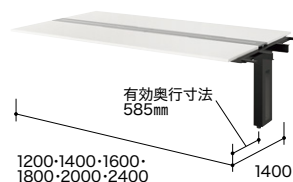

カラーサンプルはP055を参照ください。

両面タイプ

■連結方法

D1400

■基本型

外寸法	品番	価格					
		-WH / -WS / -WSO -WCA / -BH / -BS -BSO / -BCA	-WMW / -WWN -WBT / -BMW -BWN / -BBT	-WHP / -WSP / -WMWP -WWNP / -BHP / -BSP -BMWP / -BWNP	-SOH	-SOBT	
W2200×D1400×H720	MCF2214K-□	¥402,700	¥429,700	¥459,800	¥460,000	¥487,000	
W2400×D1400×H720	MCF2414K-□	¥423,300	¥452,600	¥481,000	¥480,600	¥509,900	
W2600×D1400×H720	MCF2614K-□	¥443,600	¥475,400	¥502,900	¥500,900	¥532,700	
W2800×D1400×H720	MCF2814K-□	¥453,000	¥487,200	¥515,900	¥510,300	¥544,500	
W3000×D1400×H720	MCF3014K-□	¥467,900	¥504,500	¥534,200	¥525,200	¥561,800	
W3400×D1400×H720	MCF3414K-□	¥485,900	¥526,000	¥558,500	¥543,200	¥583,300	

●連結数は最大3連結 (W8200mm) 迄、増連することが可能です。

■連結型

外寸法	品番	価格			
		-BH / -BS -BSO / -BCA	-BMW / -BWN -BBT	-BHP / -BSP -BMWP / -BWNP	
W1200×D1400×H720	RXFN1214R-□	¥214,300	¥226,300	¥239,800	
W1400×D1400×H720	RXFN1414R-□	¥235,000	¥249,400	¥271,800	
W1600×D1400×H720	RXFN1614R-□	¥255,100	¥271,900	¥292,300	
W1800×D1400×H720	RXFN1814R-□	¥264,700	¥283,900	¥302,600	
W2000×D1400×H720	RXFN2014R-□	¥279,500	¥301,000	¥327,400	
W2400×D1400×H720	RXFN2414R-□	¥297,400	¥322,600	¥348,000	