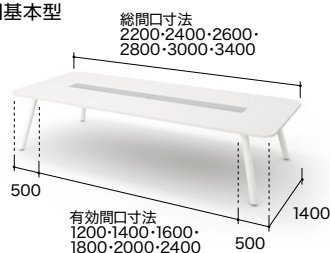

カラーサンプルはP055を参照ください。

両面タイプ

■連結方法

D1400

■基本型

外寸法	品番	価格					
		-WH / -WS / -WSO -WCA / -BH / -BS -BSO / -BCA	-WMW / -WWN -WBT / -BMW -BWN / -BBT	-WHP / -WSP / -WMWP -WWNP / -BHP / -BSP -BMWP / -BWNP	-SOH	-SOBT	
W2200×D1400×H720	MCF2214K-□	¥402,700	¥429,700	¥459,800	¥460,000	¥487,000	
W2400×D1400×H720	MCF2414K-□	¥423,300	¥452,600	¥481,000	¥480,600	¥509,900	
W2600×D1400×H720	MCF2614K-□	¥443,600	¥475,400	¥502,900	¥500,900	¥532,700	
W2800×D1400×H720	MCF2814K-□	¥453,000	¥487,200	¥515,900	¥510,300	¥544,500	
W3000×D1400×H720	MCF3014K-□	¥467,900	¥504,500	¥534,200	¥525,200	¥561,800	
W3400×D1400×H720	MCF3414K-□	¥485,900	¥526,000	¥558,500	¥543,200	¥583,300	

●連結数は最大3連結 (W8200mm) 迄、増連することが可能です。

■連結型

外寸法	品番	価格			
		-BH / -BS -BSO / -BCA	-BMW / -BWN -BBT	-BHP / -BSP -BMWP / -BWNP	
W1200×D1400×H720	RXFN1214R-□	¥214,300	¥226,300	¥239,800	
W1400×D1400×H720	RXFN1414R-□	¥235,000	¥249,400	¥271,800	
W1600×D1400×H720	RXFN1614R-□	¥255,100	¥271,900	¥292,300	
W1800×D1400×H720	RXFN1814R-□	¥264,700	¥283,900	¥302,600	
W2000×D1400×H720	RXFN2014R-□	¥279,500	¥301,000	¥327,400	
W2400×D1400×H720	RXFN2414R-□	¥297,400	¥322,600	¥348,000	