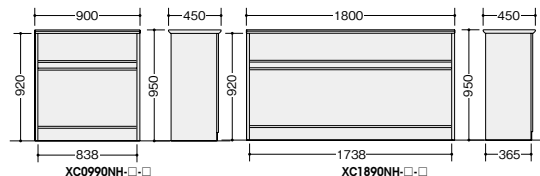

カウンター (XC型) **GPN**

ハイカウンター (フルオープンタイプ) **組立**

XC0990NH-□□-□
¥113,700

-WH-W / -WS-W
-BH-B / -BS-B

XC0990NH-□□-□□
¥142,800

-WS-BS / -BS-BS

XC0990NH-□□□□-□
¥119,200

-WMW-W / -WWN-W
-BMW-B / -BWN-B

XC0990NH-□□□□-□□□□
¥148,300

-WMW-AMW / -WWN-AWN

-BMW-AMW / -BWN-AWN

外寸法 / W900xD450xH950

XC1890NH-□□-□
¥167,900

-WH-W / -WS-W
-BH-B / -BS-B

XC1890NH-□□□□-□□
¥231,700

-WS-BS / -BS-BS

XC1890NH-□□□□□□-□
¥176,900

-WMW-W / -WWN-W
-BMW-B / -BWN-B

XC1890NH-□□□□□□-□□□□
¥240,500

-WMW-AMW / -WWN-AWN

-BMW-AMW / -BWN-AWN

外寸法 / W1800xD450xH950

床・壁面固定
SS-A1 ¥1,400

金具×2
ボルトナットセット(M6)×2
アンカーボルト(M6)×2

※転倒・移動防止の為、
床面固定を推奨します。

受付用カウンター **組立 GPN**

XC0990U-□□-□
¥197,500

-WH-W / -WS-W
-BH-B / -BS-B

XC0990U-□□□□-□□
¥226,600

-WS-BS / -BS-BS

XC0990U-□□□□□□-□
¥206,400

-WMW-W / -WWN-W
-BMW-B / -BWN-B

XC0990U-□□□□□□-□□□□
¥235,500

-WMW-AMW / -WWN-AWN

-BMW-AMW / -BWN-AWN

外寸法 / W900xD840xH950

配線ダクト付

XC1890U-□□-□
¥273,300

-WH-W / -WS-W
-BH-B / -BS-B

XC1890U-□□□□-□□
¥337,100

-WS-BS / -BS-BS

XC1890U-□□□□□□-□
¥292,000

-WMW-W / -WWN-W
-BMW-B / -BWN-B

XC1890U-□□□□□□-□□□□
¥355,600

-WMW-AMW / -WWN-AWN

-BMW-AMW / -BWN-AWN

外寸法 / W1800xD840xH950

配線ダクト付

組込用書庫 **施工**

■オープン書庫
CWS-0807K-W
¥38,700

外寸法 / W800xD400xH700
内寸法 / W760xD399xH650
付属品: 棚板1枚

■両開き書庫
CWS-0907K-WW
¥62,200

外寸法 / W899xD400xH700
内寸法 / W859xD365xH650
付属品: 棚板1枚
ラッチ付 インジケーターキー

■トレー書庫(コンビ型A4用)
CWS-0907ALC-W
¥118,300

外寸法 / W899xD400xH700
引出し内寸法浅型 / W233xD315xH31
引出し内寸法深型 / W233xD315xH69
3別浅型9段・深型4段A4用

■スチール引き出し書庫
CWS-0907H-WW
¥59,600

外寸法 / W899xD400xH700
内寸法 / W853xD345xH650
付属品: 棚板1枚
ラッチ付 インジケーターキー

■ベース
CWS-800B-W
¥14,000

外寸法 / W800xD400xH50

CWS-900B-W
¥14,800

外寸法 / W899xD400xH50

■天板
CWS-800TPU-H
¥14,500

外寸法 / W800xD400xH20

CWS-900TPU-H
¥16,000

外寸法 / W899xD400xH20