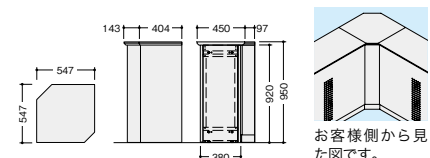

ハイカウンター（錠付・棚付タイプ） **GPN**

品番	価格				棚寸法	棚板
	-WH-W ◆ / -WS-W ◆ -BH-B ■ / -BS-B ■	-WS-BS ⊕ -BS-BS ⊕	-WMW-W ■ / -WWN-W ■ -BMW-B ■ / -BWN-B ■	-WMW-AMW ⊕ / -WWN-AWN ⊕ -BMW-AMW ⊕ / -BWN-AWN ⊕		
XC0990-□□□-□	¥130,100	¥158,400	¥135,600	¥163,900	W 895×D314	1枚
XC1290-□□□-□	¥151,200	¥191,500	¥157,900	¥198,000	W1195×D314	1枚
XC1590-□□□-□	¥163,900	¥215,100	¥171,600	¥222,800	W 745×D314	2枚
XC1890-□□□-□	¥178,700	¥242,000	¥187,500	¥250,700	W 895×D314	2枚

ハイカウンター（オープンタイプ） **GPN**

品番	価格				棚寸法	棚板
	-WH-W ■ / -WS-W ■ -BH-B ■ / -BS-B ■	-WS-BS ⊕ -BS-BS ⊕	-WMW-W ■ / -WWN-W ■ -BMW-B ■ / -BWN-B ■	-WMW-AMW ⊕ / -WWN-AWN ⊕ -BMW-AMW ⊕ / -BWN-AWN ⊕		
XC0990N-□□□-□	¥113,700	¥142,800	¥119,200	¥148,300	W 895×D314	2枚
XC1290N-□□□-□	¥131,800	¥172,900	¥138,300	¥179,500	W1195×D314	2枚
XC1590N-□□□-□	¥144,500	¥196,500	¥152,300	¥204,200	W 745×D314	4枚
XC1890N-□□□-□	¥159,000	¥223,200	¥167,700	¥231,900	W 895×D314	4枚

外ハイコーナー（90°） **施工 GPN**

- XCR9090-□□□-□ ¥182,400
 - WH-W ◆ / -WS-W ◆
 - BH-B ⊕ / -BS-B ⊕
 - XCR9090-□□□-□ ¥219,200
 - WS-BS ⊕ / -BS-BS ⊕
 - XCR9090-□□□-□ ¥187,500
 - WMW-W ⊕ / -WWN-W ⊕
 - BMW-B ⊕ / -BWN-B ⊕
 - XCR9090-□□□-□ ¥224,400
 - WMW-AMW ⊕ / -WWN-AWN ⊕
 - BMW-AMW ⊕ / -BWN-AWN ⊕
- 外寸法 / H950

内ハイコーナー（90°） **施工 GPN**

- XCR9091-□□□-□ ¥182,400
 - WH-W ⊕ / -WS-W ⊕
 - BH-B ⊕ / -BS-B ⊕
 - XCR9091-□□□-□ ¥219,200
 - WS-BS ⊕ / -BS-BS ⊕
 - XCR9091-□□□-□ ¥187,500
 - WMW-W ⊕ / -WWN-W ⊕
 - BMW-B ⊕ / -BWN-B ⊕
 - XCR9091-□□□-□ ¥224,400
 - WMW-AMW ⊕ / -WWN-AWN ⊕
 - BMW-AMW ⊕ / -BWN-AWN ⊕
- 外寸法 / H950