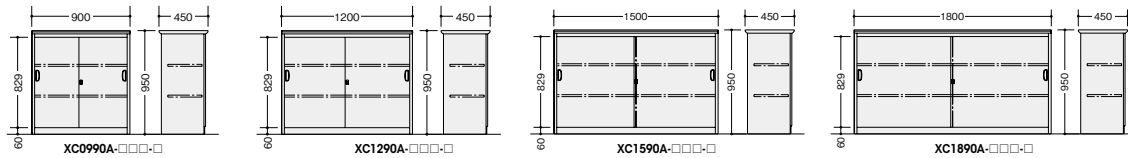

ハイカウンター（錠付・総扉タイプ） **GPN**

品番	価格				棚寸法	棚板
	-WH-W ◆ / -WS-W ◆ -BH-B ■ / -BS-B ■	-WS-BS ⊕ -BS-BS ⊕	-WMW-W ■ / -WWN-W ■ -BMW-B ■ / -BWN-B ■	-WMW-AMW ⊕ / -WWN-AWN ⊕ -BMW-AMW ⊕ / -BWN-AWN ⊕		
XC0990A-□□□-□	¥119,300(-WH-W ◆)	¥148,200	¥124,800	¥153,700	W 895×D314	2枚
XC1290A-□□□-□	¥139,000	¥179,800	¥145,600	¥186,400	W1195×D314	2枚
XC1590A-□□□-□	¥151,900(-WH-W ◆)	¥203,700	¥159,600	¥211,300	W 745×D314	4枚
XC1890A-□□□-□	¥166,000	¥229,900	¥174,800	¥238,600	W 895×D314	4枚

ハイカウンター（錠付・棚付タイプ） **GPN**

品番	価格				棚寸法	棚板
	-WH-W ◆ / -WS-W ◆ -BH-B ■ / -BS-B ■	-WS-BS ⊕ -BS-BS ⊕	-WMW-W ■ / -WWN-W ■ -BMW-B ■ / -BWN-B ■	-WMW-AMW ⊕ / -WWN-AWN ⊕ -BMW-AMW ⊕ / -BWN-AWN ⊕		
XC0990-□□□-□	¥130,100	¥158,400	¥135,600	¥163,900	W 895×D314	1枚
XC1290-□□□-□	¥151,200	¥191,500	¥157,900	¥198,000	W1195×D314	1枚
XC1590-□□□-□	¥163,900	¥215,100	¥171,600	¥222,800	W 745×D314	2枚
XC1890-□□□-□	¥178,700	¥242,000	¥187,500	¥250,700	W 895×D314	2枚

ハイカウンター（オープンタイプ） **GPN**

品番	価格				棚寸法	棚板
	-WH-W ■ / -WS-W ■ -BH-B ■ / -BS-B ■	-WS-BS ⊕ -BS-BS ⊕	-WMW-W ■ / -WWN-W ■ -BMW-B ■ / -BWN-B ■	-WMW-AMW ⊕ / -WWN-AWN ⊕ -BMW-AMW ⊕ / -BWN-AWN ⊕		
XC0990N-□□□-□	¥113,700	¥142,800	¥119,200	¥148,300	W 895×D314	2枚
XC1290N-□□□-□	¥131,800	¥172,900	¥138,300	¥179,500	W1195×D314	2枚
XC1590N-□□□-□	¥144,500	¥196,500	¥152,300	¥204,200	W 745×D314	4枚
XC1890N-□□□-□	¥159,000	¥223,200	¥167,700	¥231,900	W 895×D314	4枚