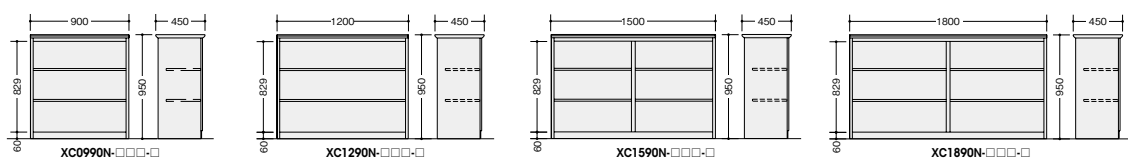

ハイカウンター（錠付・総扉タイプ） **GPN**

品番	価格				棚寸法	棚板
	-WH-W ◆ / -WS-W ◆ -BH-B ■ / -BS-B ■	-WS-BS ⊕ -BS-BS ⊕	-WMW-W ■ / -WWN-W ■ -BMW-B ■ / -BWN-B ■	-WMW-AMW ⊕ / -WWN-AWN ⊕ -BMW-AMW ⊕ / -BWN-AWN ⊕		
XC0990A-□□□-□	¥119,300(-WH-W ◆)	¥148,200	¥124,800	¥153,700	W 895×D314	2枚
XC1290A-□□□-□	¥139,000	¥179,800	¥145,600	¥186,400	W1195×D314	2枚
XC1590A-□□□-□	¥151,900(-WH-W ◆)	¥203,700	¥159,600	¥211,300	W 745×D314	4枚
XC1890A-□□□-□	¥166,000	¥229,900	¥174,800	¥238,600	W 895×D314	4枚

ハイカウンター（錠付・棚付タイプ） **GPN**

品番	価格				棚寸法	棚板
	-WH-W ◆ / -WS-W ◆ -BH-B ■ / -BS-B ■	-WS-BS ⊕ -BS-BS ⊕	-WMW-W ■ / -WWN-W ■ -BMW-B ■ / -BWN-B ■	-WMW-AMW ⊕ / -WWN-AWN ⊕ -BMW-AMW ⊕ / -BWN-AWN ⊕		
XC0990-□□□-□	¥130,100	¥158,400	¥135,600	¥163,900	W 895×D314	1枚
XC1290-□□□-□	¥151,200	¥191,500	¥157,900	¥198,000	W1195×D314	1枚
XC1590-□□□-□	¥163,900	¥215,100	¥171,600	¥222,800	W 745×D314	2枚
XC1890-□□□-□	¥178,700	¥242,000	¥187,500	¥250,700	W 895×D314	2枚

ハイカウンター（オープンタイプ） **GPN**

品番	価格				棚寸法	棚板
	-WH-W ■ / -WS-W ■ -BH-B ■ / -BS-B ■	-WS-BS ⊕ -BS-BS ⊕	-WMW-W ■ / -WWN-W ■ -BMW-B ■ / -BWN-B ■	-WMW-AMW ⊕ / -WWN-AWN ⊕ -BMW-AMW ⊕ / -BWN-AWN ⊕		
XC0990N-□□□-□	¥113,700	¥142,800	¥119,200	¥148,300	W 895×D314	2枚
XC1290N-□□□-□	¥131,800	¥172,900	¥138,300	¥179,500	W1195×D314	2枚
XC1590N-□□□-□	¥144,500	¥196,500	¥152,300	¥204,200	W 745×D314	4枚
XC1890N-□□□-□	¥159,000	¥223,200	¥167,700	¥231,900	W 895×D314	4枚