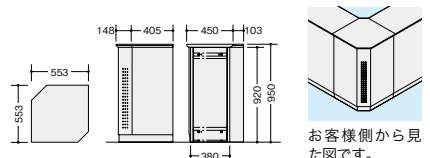

ハイカウンター（錠付・総扉タイプ） **GPN**

品番	価格				棚寸法	棚板
	-WH-W ◆ / -WS-W ◆ -BH-B ■ / -BS-B ■	-WS-BS ⊕ -BS-BS ⊕	-WMW-W ■ / -WWN-W ■ -BMW-B ■ / -BWN-B ■	-WMW-AMW ⊕ / -WWN-AWN ⊕ -BMW-AMW ⊕ / -BWN-AWN ⊕		
XC0990A-□□□-□	¥119,300(-WH-W ◆)	¥148,200	¥124,800	¥153,700	W 895×D314	2枚
XC1290A-□□□-□	¥139,000	¥179,800	¥145,600	¥186,400	W1195×D314	2枚
XC1590A-□□□-□	¥151,900(-WH-W ◆)	¥203,700	¥159,600	¥211,300	W 745×D314	4枚
XC1890A-□□□-□	¥166,000	¥229,900	¥174,800	¥238,600	W 895×D314	4枚

ハイカウンター（錠付・棚付タイプ） **GPN**

品番	価格				棚寸法	棚板
	-WH-W ◆ / -WS-W ◆ -BH-B ■ / -BS-B ■	-WS-BS ⊕ -BS-BS ⊕	-WMW-W ■ / -WWN-W ■ -BMW-B ■ / -BWN-B ■	-WMW-AMW ⊕ / -WWN-AWN ⊕ -BMW-AMW ⊕ / -BWN-AWN ⊕		
XC0990-□□□-□	¥130,100	¥158,400	¥135,600	¥163,900	W 895×D314	1枚
XC1290-□□□-□	¥151,200	¥191,500	¥157,900	¥198,000	W1195×D314	1枚
XC1590-□□□-□	¥163,900	¥215,100	¥171,600	¥222,800	W 745×D314	2枚
XC1890-□□□-□	¥178,700	¥242,000	¥187,500	¥250,700	W 895×D314	2枚

ハイカウンター（オープンタイプ） **GPN**

品番	価格				棚寸法	棚板
	-WH-W ■ / -WS-W ■ -BH-B ■ / -BS-B ■	-WS-BS ⊕ -BS-BS ⊕	-WMW-W ■ / -WWN-W ■ -BMW-B ■ / -BWN-B ■	-WMW-AMW ⊕ / -WWN-AWN ⊕ -BMW-AMW ⊕ / -BWN-AWN ⊕		
XC0990N-□□□-□	¥113,700	¥142,800	¥119,200	¥148,300	W 895×D314	2枚
XC1290N-□□□-□	¥131,800	¥172,900	¥138,300	¥179,500	W1195×D314	2枚
XC1590N-□□□-□	¥144,500	¥196,500	¥152,300	¥204,200	W 745×D314	4枚
XC1890N-□□□-□	¥159,000	¥223,200	¥167,700	¥231,900	W 895×D314	4枚

外ハイコーナー（90°） **施工 GPN**

- XCR9090-□□□-□ ¥182,400
 - WH-W ◆ / -WS-W ◆
 - BH-B ⊕ / -BS-B ⊕
 - XCR9090-□□□-□ ¥219,200
 - WS-BS ⊕ / -BS-BS ⊕
 - XCR9090-□□□-□ ¥187,500
 - WMW-W ⊕ / -WWN-W ⊕
 - BMW-B ⊕ / -BWN-B ⊕
 - XCR9090-□□□-□ ¥224,400
 - WMW-AMW ⊕ / -WWN-AWN ⊕
 - BMW-AMW ⊕ / -BWN-AWN ⊕
- 外寸法 / H950