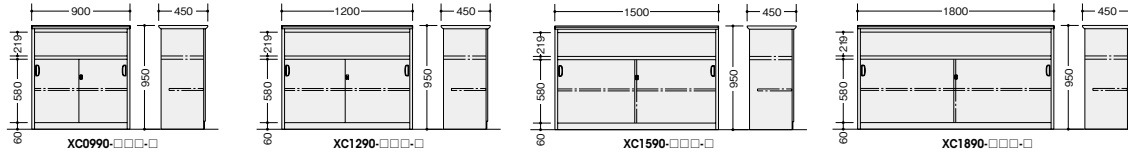

ハイカウンター（錠付・総扉タイプ） **GPN**

品番	価格				棚寸法	棚板
	-WH-W ◆ / -WS-W ◆ -BH-B ■ / -BS-B ■	-WS-BS ⊕ -BS-BS ⊕	-WMW-W ■ / -WWN-W ■ -BMW-B ■ / -BWN-B ■	-WMW-AMW ⊕ / -WWN-AWN ⊕ -BMW-AMW ⊕ / -BWN-AWN ⊕		
XC0990A-□□□-□	¥119,300(-WH-W ◆)	¥148,200	¥124,800	¥153,700	W 895×D314	2枚
XC1290A-□□□-□	¥139,000	¥179,800	¥145,600	¥186,400	W1195×D314	2枚
XC1590A-□□□-□	¥151,900(-WH-W ◆)	¥203,700	¥159,600	¥211,300	W 745×D314	4枚
XC1890A-□□□-□	¥166,000	¥229,900	¥174,800	¥238,600	W 895×D314	4枚

ハイカウンター（錠付・棚付タイプ） **GPN**

品番	価格				棚寸法	棚板
	-WH-W ◆ / -WS-W ◆ -BH-B ■ / -BS-B ■	-WS-BS ⊕ -BS-BS ⊕	-WMW-W ■ / -WWN-W ■ -BMW-B ■ / -BWN-B ■	-WMW-AMW ⊕ / -WWN-AWN ⊕ -BMW-AMW ⊕ / -BWN-AWN ⊕		
XC0990-□□□-□	¥130,100	¥158,400	¥135,600	¥163,900	W 895×D314	1枚
XC1290-□□□-□	¥151,200	¥191,500	¥157,900	¥198,000	W1195×D314	1枚
XC1590-□□□-□	¥163,900	¥215,100	¥171,600	¥222,800	W 745×D314	2枚
XC1890-□□□-□	¥178,700	¥242,000	¥187,500	¥250,700	W 895×D314	2枚

ハイカウンター（オープンタイプ） **GPN**

品番	価格				棚寸法	棚板
	-WH-W ■ / -WS-W ■ -BH-B ■ / -BS-B ■	-WS-BS ⊕ -BS-BS ⊕	-WMW-W ■ / -WWN-W ■ -BMW-B ■ / -BWN-B ■	-WMW-AMW ⊕ / -WWN-AWN ⊕ -BMW-AMW ⊕ / -BWN-AWN ⊕		
XC0990N-□□□-□	¥113,700	¥142,800	¥119,200	¥148,300	W 895×D314	2枚
XC1290N-□□□-□	¥131,800	¥172,900	¥138,300	¥179,500	W1195×D314	2枚
XC1590N-□□□-□	¥144,500	¥196,500	¥152,300	¥204,200	W 745×D314	4枚
XC1890N-□□□-□	¥159,000	¥223,200	¥167,700	¥231,900	W 895×D314	4枚