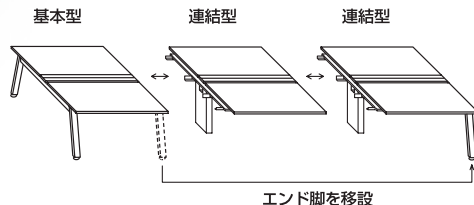

Work

両面タイプ

■連結方法

D1400 タイプ

■基本型

外寸法	品番	価格		
		-WH / -WS / -WSO -WCA / BH / -BS -BSO / -BCA	-WMW / -WWN -WBT / -BMW -BWN / -BBT	-WHP / -WSP / -WMWP -WWNP / -BHP / -BSP -BMWP / -BWNP
W1200×D1400×H720	RXFN1214K -□	¥256,100	¥268,100	¥281,600
W1400×D1400×H720	RXFN1414K -□	¥276,700	¥291,000	¥301,800
W1600×D1400×H720	RXFN1614K -□	¥297,000	¥313,800	¥324,700
W1800×D1400×H720	RXFN1814K -□	¥306,400	¥325,600	¥337,700
W2000×D1400×H720	RXFN2014K -□	¥321,300	¥342,900	¥356,000
W2400×D1400×H720	RXFN2414K -□	¥339,300	¥364,400	¥380,300

※連結数は最大3連結(W7200mm)迄、増連することが可能です。

■連結型

外寸法	品番	価格		
		-BH / -BS -BSO / -BCA	-BMW / -BWN / -BBT	-BHP / -BSP -BMWP / -BWNP
W1200×D1400×H720	RXFN1214R -□	¥214,300	¥226,300	¥239,800
W1400×D1400×H720	RXFN1414R -□	¥235,000	¥249,400	¥271,800
W1600×D1400×H720	RXFN1614R -□	¥255,100	¥271,900	¥292,300
W1800×D1400×H720	RXFN1814R -□	¥264,700	¥283,900	¥302,600
W2000×D1400×H720	RXFN2014R -□	¥279,500	¥301,000	¥327,400
W2400×D1400×H720	RXFN2414R -□	¥297,400	¥322,600	¥348,000

※連結数は最大3連結(W7200mm)迄、増連することが可能です。
※中央引出しは取付けできません。

■連結型

外寸法	品番	価格		
		-BH / -BS -BSO / -BCA	-BMW / -BWN / -BBT	-BHP / -BSP -BMWP / -BWNP
W1200×D1200×H720	RXFN1212R -□	¥211,100	¥221,800	¥226,100
W1400×D1200×H720	RXFN1412R -□	¥231,800	¥245,000	¥256,000
W1600×D1200×H720	RXFN1612R -□	¥251,900	¥267,500	¥279,200
W1800×D1200×H720	RXFN1812R -□	¥261,500	¥279,500	¥291,900
W2000×D1200×H720	RXFN2012R -□	¥276,200	¥296,600	¥309,700
W2400×D1200×H720	RXFN2412R -□	¥294,200	¥318,100	¥333,800