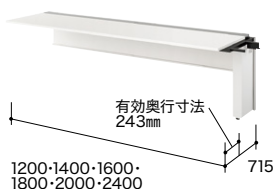

Work

片面タイプ

■連結方法

D700 タイプ

■基本型

外寸法	品番	価格						
		-WH ● / -WCA ● / -BSO ●	-WS ● / -BH ● / -BCA ●	-WSO ● / -BS ●	-WMW ● / -WBT ● / -BWN ●	-WWN ● / -BMW ● / -BBT ●	-WHP ● / -WWNP ● / -BMWP ●	-WSP ● / -BHP ● / -BMWP ●
W1200×D715×H720	RXFN1207K-□	¥165,200	¥177,700	¥172,400	¥186,100	¥174,500	¥191,000	¥202,200
W1400×D715×H720	RXFN1407K-□	¥187,100	¥193,000	¥196,600	¥203,800	¥191,000	¥210,300	¥225,200
W1600×D715×H720	RXFN1607K-□	¥193,000	¥205,800	¥203,800	¥217,800	¥202,200	¥225,200	¥240,100
W1800×D715×H720	RXFN1807K-□	¥205,800	¥217,800	¥203,800	¥231,400	¥202,200	¥225,200	¥240,100
W2000×D715×H720	RXFN2007K-□	¥217,800						
W2400×D715×H720	RXFN2407K-□							

付属品：ケーブルトレー2個（樹脂製）
*連結数は最大3連結（W7200mm）迄、増連することが可能です。

■連結型

外寸法	品番	価格						
		-WH ● / -WCA ● / -BSO ●	-WS ● / -BH ● / -BCA ●	-WSO ● / -BS ●	-WMW ● / -WBT ● / -BWN ●	-WWN ● / -BMW ● / -BBT ●	-WHP ● / -WWNP ● / -BMWP ●	-WSP ● / -BHP ● / -BMWP ●
W1200×D715×H720	RXFN1207R-□	¥136,100	¥148,600	¥143,300	¥157,000	¥145,400	¥161,900	¥173,100
W1400×D715×H720	RXFN1407R-□	¥158,000	¥163,900	¥167,500	¥174,700	¥161,900	¥181,200	¥196,000
W1600×D715×H720	RXFN1607R-□	¥176,700	¥187,800	¥188,700	¥202,200	¥181,200	¥196,000	¥210,800
W1800×D715×H720	RXFN1807R-□							
W2000×D715×H720	RXFN2007R-□							
W2400×D715×H720	RXFN2407R-□							

付属品：ケーブルトレー2個（樹脂製）
*連結型は単独ではご使用できません。基本型と組み合わせが必要です。

D600 タイプ

■基本型

外寸法	品番	価格						
		-WH ● / -WCA ● / -BSO ●	-WS ● / -BH ● / -BCA ●	-WSO ● / -BS ●	-WMW ● / -WBT ● / -BWN ●	-WWN ● / -BMW ● / -BBT ●	-WHP ● / -WWNP ● / -BMWP ●	-WSP ● / -BHP ● / -BMWP ●
W1200×D615×H720	RXFN1206K-□	¥163,200	¥175,700	¥170,400	¥184,100	¥172,300	¥188,700	¥199,700
W1400×D615×H720	RXFN1406K-□	¥185,100	¥191,000	¥194,600	¥201,800	¥188,700	¥207,800	¥222,600
W1600×D615×H720	RXFN1606K-□	¥203,700	¥214,900	¥215,600	¥229,200	¥207,800	¥222,600	¥237,400
W1800×D615×H720	RXFN1806K-□							
W2000×D615×H720	RXFN2006K-□							
W2400×D615×H720	RXFN2406K-□							