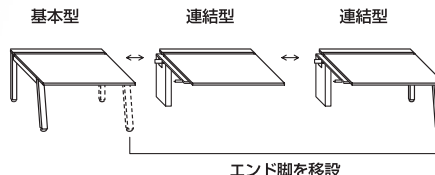

Work

片面タイプ

■連結方法

D700 タイプ

■基本型

外寸法	品番	価格						
		-WH ● / -WCA ● / -BSO ●	-WS ● / -BH ● / -BCA ●	-WSO ● / -BS ●	-WMW ● / -WBT ● / -BWN ●	-WWN ● / -BMW ● / -BBT ●	-WHP ● / -WWNP ● / -BMWP ●	-WSP ● / -BHP ● / -BMWP ●
W1200×D715×H720	RXFN1207K-□	¥165,200	¥177,700	¥172,400	¥186,100	¥174,500	¥191,000	¥202,200
W1400×D715×H720	RXFN1407K-□	¥187,100	¥193,000	¥196,600	¥203,800	¥191,000	¥210,300	¥225,200
W1600×D715×H720	RXFN1607K-□	¥193,000	¥205,800	¥203,800	¥217,800	¥202,200	¥225,200	¥240,100
W1800×D715×H720	RXFN1807K-□	¥205,800	¥217,800	¥203,800	¥231,400	¥202,200	¥225,200	¥240,100
W2000×D715×H720	RXFN2007K-□	¥217,800						
W2400×D715×H720	RXFN2407K-□							

付属品：ケーブルトレー2個（樹脂製）
*連結数は最大3連結（W7200mm）迄、増連することが可能です。

■連結型

外寸法	品番	価格						
		-WH ● / -WCA ● / -BSO ●	-WS ● / -BH ● / -BCA ●	-WSO ● / -BS ●	-WMW ● / -WBT ● / -BWN ●	-WWN ● / -BMW ● / -BBT ●	-WHP ● / -WWNP ● / -BMWP ●	-WSP ● / -BHP ● / -BMWP ●
W1200×D715×H720	RXFN1207R-□	¥136,100	¥148,600	¥143,300	¥157,000	¥145,400	¥161,900	¥173,100
W1400×D715×H720	RXFN1407R-□	¥158,000	¥163,900	¥167,500	¥174,700	¥161,900	¥181,200	¥196,000
W1600×D715×H720	RXFN1607R-□	¥176,700	¥187,800	¥188,700	¥202,200	¥181,200	¥196,000	¥210,800
W1800×D715×H720	RXFN1807R-□							
W2000×D715×H720	RXFN2007R-□							
W2400×D715×H720	RXFN2407R-□							

付属品：ケーブルトレー2個（樹脂製）
*連結型は単独ではご使用できません。基本型と組み合わせが必要です。

D600 タイプ

■基本型

外寸法	品番	価格						
		-WH ● / -WCA ● / -BSO ●	-WS ● / -BH ● / -BCA ●	-WSO ● / -BS ●	-WMW ● / -WBT ● / -BWN ●	-WWN ● / -BMW ● / -BBT ●	-WHP ● / -WWNP ● / -BMWP ●	-WSP ● / -BHP ● / -BMWP ●
W1200×D615×H720	RXFN1206K-□	¥163,200	¥175,700	¥170,400	¥184,100	¥172,300	¥188,700	¥199,700
W1400×D615×H720	RXFN1406K-□	¥185,100	¥191,000	¥194,600	¥201,800	¥188,700	¥207,800	¥222,600
W1600×D615×H720	RXFN1606K-□	¥203,700	¥214,900	¥215,600	¥229,200	¥207,800	¥222,600	¥237,400
W1800×D615×H720	RXFN1806K-□							
W2000×D615×H720	RXFN2006K-□							
W2400×D615×H720	RXFN2406K-□							