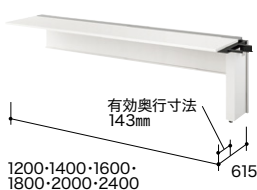

付属品：ケーブルトレー2個（樹脂製）
*連結数は最大3連結（W7200mm）迄、増連することが可能です。

■連結型

外寸法	品番	価格						
		-WH ● / -WCA ● / -BSO ●	-WS ● / -BH ● / -BCA ●	-WSO ● / -BS ●	-WMW ● / -WBT ● / -BWN ●	-WWN ● / -BMW ● / -BBT ●	-WHP ● / -WWNP ● / -BMWP ●	-WSP ● / -BHP ● / -BMWP ●
W1200×D715×H720	RXFN1207R-□	¥136,100	¥148,600	¥143,300	¥157,000	¥145,400	¥161,900	¥173,100
W1400×D715×H720	RXFN1407R-□	¥158,000	¥163,900	¥167,500	¥174,700	¥161,900	¥181,200	¥196,000
W1600×D715×H720	RXFN1607R-□	¥176,700	¥187,800	¥188,700	¥202,200	¥181,200	¥196,000	¥210,800
W1800×D715×H720	RXFN1807R-□							
W2000×D715×H720	RXFN2007R-□							
W2400×D715×H720	RXFN2407R-□							

付属品：ケーブルトレー2個（樹脂製）
*連結型は単独ではご使用できません。基本型と組み合わせが必要です。

D600 タイプ

■基本型

外寸法	品番	価格						
		-WH ● / -WCA ● / -BSO ●	-WS ● / -BH ● / -BCA ●	-WSO ● / -BS ●	-WMW ● / -WBT ● / -BWN ●	-WWN ● / -BMW ● / -BBT ●	-WHP ● / -WWNP ● / -BMWP ●	-WSP ● / -BHP ● / -BMWP ●
W1200×D615×H720	RXFN1206K-□	¥163,200	¥175,700	¥170,400	¥184,100	¥172,300	¥188,700	¥199,700
W1400×D615×H720	RXFN1406K-□	¥185,100	¥191,000	¥194,600	¥201,800	¥188,700	¥207,800	¥222,600
W1600×D615×H720	RXFN1606K-□	¥203,700	¥214,900	¥215,600	¥229,200	¥207,800	¥222,600	¥237,400
W1800×D615×H720	RXFN1806K-□							
W2000×D615×H720	RXFN2006K-□							
W2400×D615×H720	RXFN2406K-□							

付属品：ケーブルトレー2個（樹脂製）
*連結数は最大3連結（W7200mm）迄、増連することが可能です。

■連結型

外寸法	品番	価格						
		-WH ● / -WCA ● / -BSO ●	-WS ● / -BH ● / -BCA ●	-WSO ● / -BS ●	-WMW ● / -WBT ● / -BWN ●	-WWN ● / -BMW ● / -BBT ●	-WHP ● / -WWNP ● / -BMWP ●	-WSP ● / -BHP ● / -BMWP ●
W1200×D615×H720	RXFN1206R-□	¥134,700	¥147,100	¥141,800	¥155,500	¥143,700	¥160,100	¥171,200
W1400×D615×H720	RXFN1406R-□	¥156,500	¥162,400	¥166,000	¥173,300	¥160,100	¥179,200	¥194,100
W1600×D615×H720	RXFN1606R-□	¥175,200	¥186,300	¥187,200	¥200,800	¥179,200	¥194,100	¥208,800
W1800×D615×H720	RXFN1806R-□							
W2000×D615×H720	RXFN2006R-□							
W2400×D615×H720	RXFN2406R-□							