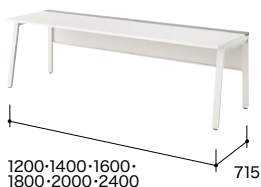

Work

片面タイプ

■連結方法

D700 タイプ

■基本型

外寸法	品番	価格						
		-WH ● / -WCA ● / -BSO ●	-WS ● / -BH ● / -BCA ●	-WSO ● / -BS ●	-WMW ● / -WBT ● / -BWN ●	-WWN ● / -BMW ● / -BBT ●	-WHP ● / -WWNP ● / -BMWP ●	-WSP ● / -BHP ● / -BMWP ●
W1200×D715×H720	RXFN1207K-□	¥165,200	¥177,700	¥172,400	¥186,100	¥174,500	¥191,000	¥202,200
W1400×D715×H720	RXFN1407K-□	¥187,100	¥193,000	¥196,600	¥203,800	¥191,000	¥210,300	¥225,200
W1600×D715×H720	RXFN1607K-□	¥193,000	¥205,800	¥203,800	¥217,800	¥202,200	¥225,200	¥240,100
W1800×D715×H720	RXFN1807K-□	¥205,800	¥217,800	¥203,800	¥231,400	¥202,200	¥225,200	¥240,100
W2000×D715×H720	RXFN2007K-□	¥217,800						
W2400×D715×H720	RXFN2407K-□							

付属品：ケーブルトレー2個（樹脂製）
*連結数は最大3連結（W7200mm）迄、増連することが可能です。

■連結型

外寸法	品番	価格						
		-WH ● / -WCA ● / -BSO ●	-WS ● / -BH ● / -BCA ●	-WSO ● / -BS ●	-WMW ● / -WBT ● / -BWN ●	-WWN ● / -BMW ● / -BBT ●	-WHP ● / -WWNP ● / -BMWP ●	-WSP ● / -BHP ● / -BMWP ●
W1200×D715×H720	RXFN1207R-□	¥136,100	¥148,600	¥143,300	¥157,000	¥145,400	¥161,900	¥173,100
W1400×D715×H720	RXFN1407R-□	¥158,000	¥163,900	¥167,500	¥174,700	¥161,900	¥181,200	¥196,000
W1600×D715×H720	RXFN1607R-□	¥176,700	¥187,800	¥188,700	¥202,200	¥181,200	¥196,000	¥210,800
W1800×D715×H720	RXFN1807R-□							
W2000×D715×H720	RXFN2007R-□							
W2400×D715×H720	RXFN2407R-□							

付属品：ケーブルトレー2個（樹脂製）
*連結型は単独ではご使用できません。基本型と組み合わせが必要です。

D600 タイプ

■基本型

外寸法	品番	価格						
		-WH ● / -WCA ● / -BSO ●	-WS ● / -BH ● / -BCA ●	-WSO ● / -BS ●	-WMW ● / -WBT ● / -BWN ●	-WWN ● / -BMW ● / -BBT ●	-WHP ● / -WWNP ● / -BMWP ●	-WSP ● / -BHP ● / -BMWP ●
W1200×D615×H720	RXFN1206K-□	¥163,200	¥175,700	¥170,400	¥184,100	¥172,300	¥188,700	¥199,700
W1400×D615×H720	RXFN1406K-□	¥185,100	¥191,000	¥194,600	¥201,800	¥188,700	¥207,800	¥222,600
W1600×D615×H720	RXFN1606K-□	¥203,700	¥214,900	¥215,600	¥229,200	¥207,800	¥222,600	¥237,400
W1800×D615×H720	RXFN1806K-□							
W2000×D615×H720	RXFN2006K-□							
W2400×D615×H720	RXFN2406K-□							