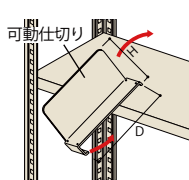

可動仕切り

高さ (H)	奥行き (D)	品番		価格
		サングレー	マイルドホワイト	
H200	D300	NLKS20S	NLKS20S-W	¥3,200
	D450	NLKS20M	NLKS20M-W	¥3,600
H250	D300	NLKS25S	NLKS25S-W	¥3,300
	D450	NLKS25M	NLKS25M-W	¥4,000
H300	D300	NLKS30S	NLKS30S-W	¥3,500
	D450	NLKS30M	NLKS30M-W	¥4,300
H350	D300	NLKS35S	NLKS35S-W	¥3,700
	D450	NLKS35M	NLKS35M-W	¥4,600
H400	D300	NLKS40S	NLKS40S-W	¥3,800
	D450	NLKS40M	NLKS40M-W	¥4,800
H450	D300	NLKS45S	NLKS45S-W	¥4,100
	D450	NLKS45M	NLKS45M-W	¥5,100